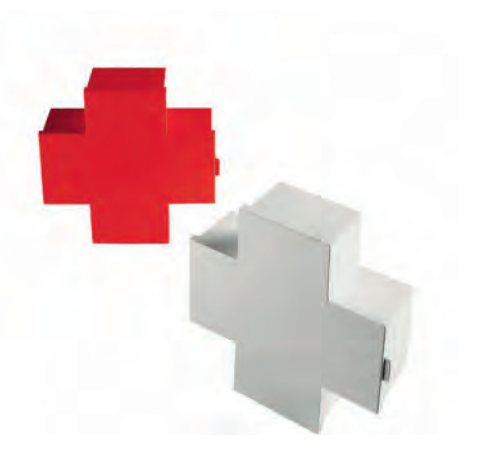

MONOFIORE
Ronan Bouroullec 1999

NEWSON VASE
Marc Newson 1993

TRACE
Francesco Forcellini 2021

Bowls and Trays

OFF THE MOON
Darial Studio 2017

WOODEN TRAY
Ronan Bouroullec 2001

Candle Holders

BLUE CANDLEHOLDERS
Darial Studio 2017

MORRISON CANDLE HOLDER
Jasper Morrison 1998

Storage Elements

CROSS
Thomas Ericksson 1992

Accessories

APPENDIABITI
Carlo Contin 2003

SCANSIONAMI
PER L'ABACO DEI
DISEGNI TECNICI

SCAN ME
FOR TECHNICAL
DRAWINGS INDEX